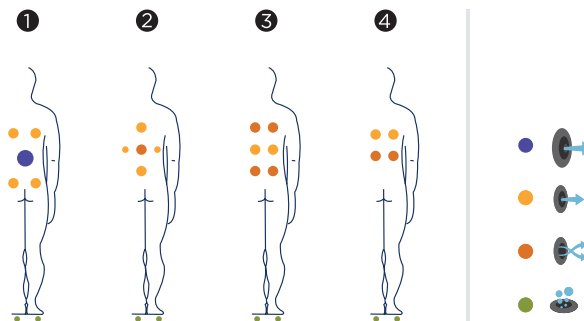

SUITE

Suite Spa from Aquavia is already here, the most attractive and minimalist hydromassage of the moment. Very thought for 2 people and oriented to suites or hotel superior rooms as well as to private homes. Its compact dimensions (203x150x72) contrast with its versatility, thanks to a design that allows four different positions in its two living areas in the form of a lounger.

Positions: 4 🦿

Measures: 203 x 150 x 72

- SILENT PUMP
- ENERGY SAVING COVER
- relax IMPACTSYSTEM
- COLOR SENSE
- ULTRAVIOLET TREATMENT
- WOODERmax
- METALLIC (structure)
- BCN DESIGN

Optional:

- blue connect plus
- Ecospa
- PURELINE LIGHTING
- NORDIC INSULATION SYSTEM
- WIFI Touch Panel
- Surround Bluetooth AUDIO